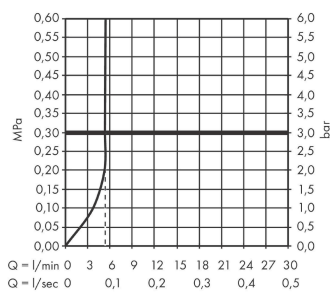

Talis M54

Single lever kitchen mixer U 220, Eco, 1jet

Surfaces: **Matt Black** Article Number: **72844670**

Description

product features

- ComfortZone 220
- swivel range adjustable in 4 steps 60°, 110°, 150° or 360°
- laminar spray
- connection dimension: DN15
- maximum flow rate at 3 bar: 5,7 l/min
- ceramic cartridge
- connection type: G 3/8 connections
- temperature limitation adjustable
- suitable for continuous flow water heaters
- flow rate limited to maximum 6 l/min

Technology

Design awards

reddot winner 2020

Product image

Scale drawing

Flowchart

Talis M54
Single lever kitchen mixer U 220, Eco, 1jet
 Surfaces: **Matt Black** Article Number: **72844670**

Exploded Drawing