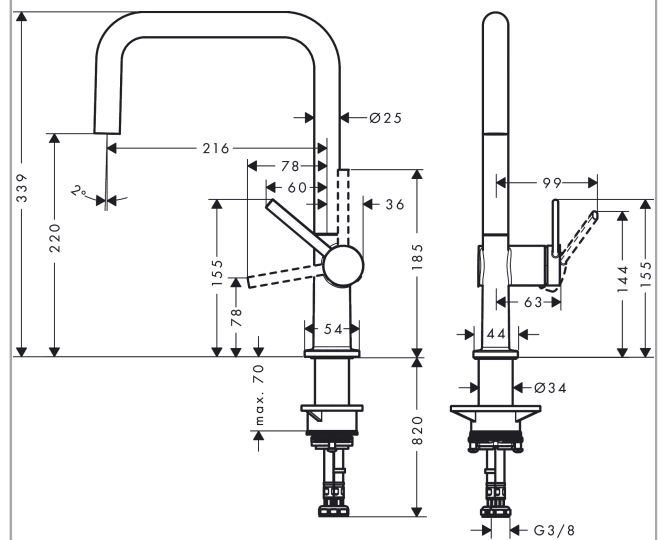

Talis M54

Single lever kitchen mixer U 220, Eco, 1jet

Surfaces: **Matt Black** Article Number: **72844670**

Description

product features

- ComfortZone 220
- swivel range adjustable in 4 steps 60°, 110°, 150° or 360°
- laminar spray
- connection dimension: DN15
- maximum flow rate at 3 bar: 5,7 l/min
- ceramic cartridge
- connection type: G 3/8 connections
- temperature limitation adjustable
- suitable for continuous flow water heaters
- flow rate limited to maximum 6 l/min

Technology

Design awards

reddot winner 2020

Product image

Scale drawing

Flowchart

Talis M54
Single lever kitchen mixer U 220, Eco, 1jet
 Surfaces: **Matt Black** Article Number: **72844670**

Exploded Drawing

Year of production: >04/20

Talis M54

Single lever kitchen mixer U 220, Eco, 1jet

Surfaces: **Matt Black** Article Number: **72844670**

Spare part list

Year of production: >04/20

Pos.	Description	Article Number	Price	PU
1	spout cpl.	93756670	-	1
2	screw	97662000	-	1
3	spray former	93755000	-	1
4	service tool	93750000	-	1
5	O-Ring 14x2,5	98189000	-	1
6	service unit	93507000	-	1
7	axialring	97558000	-	1
8	handle	93736670	-	1
9	hollow set screw M5x5	98446000	-	1
10	screw cover	93735610	-	1
11	flange	93737670	-	1
12	nut	93738000	-	1
13	cartridge, assy	93760000	-	1
14	O-ring 36x3	98052000	-	1
15	support	97523000	-	1
16	fixing set (Ø 34)	95049000	-	1
17	lever collar	97548000	-	1
18	connection hose 900 mm M8x0,75 G3/8	93746000	-	1
19	O-ring 6,6x1,6	93019000	-	1
a	set of adapters	93395000	-	1