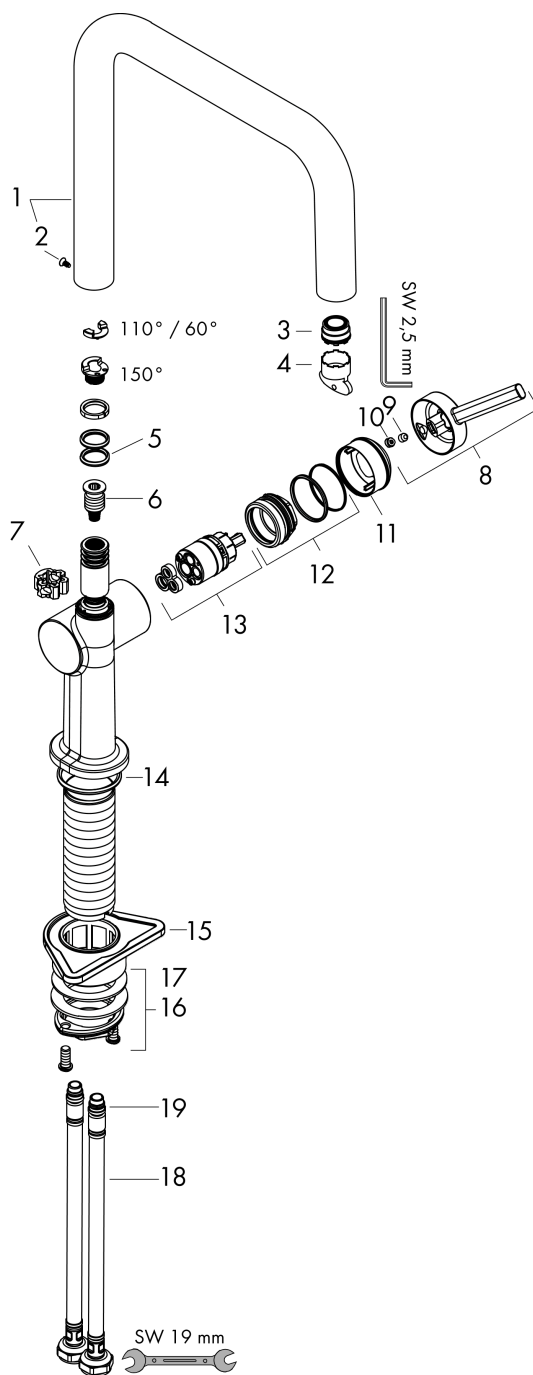

Talis M54

Single lever kitchen mixer U 220, Eco, 1jet

Surfaces: **Matt Black** Article Number: **72844670**

Description

product features

- ComfortZone 220
- swivel range adjustable in 4 steps 60°, 110°, 150° or 360°
- laminar spray
- connection dimension: DN15
- maximum flow rate at 3 bar: 5,7 l/min
- ceramic cartridge
- connection type: G 3/8 connections
- temperature limitation adjustable
- suitable for continuous flow water heaters
- flow rate limited to maximum 6 l/min

Technology

Design awards

reddot winner 2020

Product image

Scale drawing

Flowchart

Talis M54
Single lever kitchen mixer U 220, Eco, 1jet
 Surfaces: **Matt Black** Article Number: **72844670**

Exploded Drawing

Year of production: >04/20

Talis M54

Single lever kitchen mixer U 220, Eco, 1jet

Surfaces: **Matt Black** Article Number: **72844670**

Spare part list

Year of production: >04/20

Pos.	Description	Article Number	Price	PU
1	spout cpl.	93756670	-	1
2	screw	97662000	-	1
3	spray former	93755000	-	1
4	service tool	93750000	-	1
5	O-Ring 14x2,5	98189000	-	1
6	service unit	93507000	-	1
7	axialring	97558000	-	1
8	handle	93736670	-	1
9	hollow set screw M5x5	98446000	-	1
10	screw cover	93735610	-	1
11	flange	93737670	-	1
12	nut	93738000	-	1
13	cartridge, assy	93760000	-	1
14	O-ring 36x3	98052000	-	1
15	support	97523000	-	1
16	fixing set (Ø 34)	95049000	-	1
17	lever collar	97548000	-	1
18	connection hose 900 mm M8x0,75 G3/8	93746000	-	1
19	O-ring 6,6x1,6	93019000	-	1
a	set of adapters	93395000	-	1